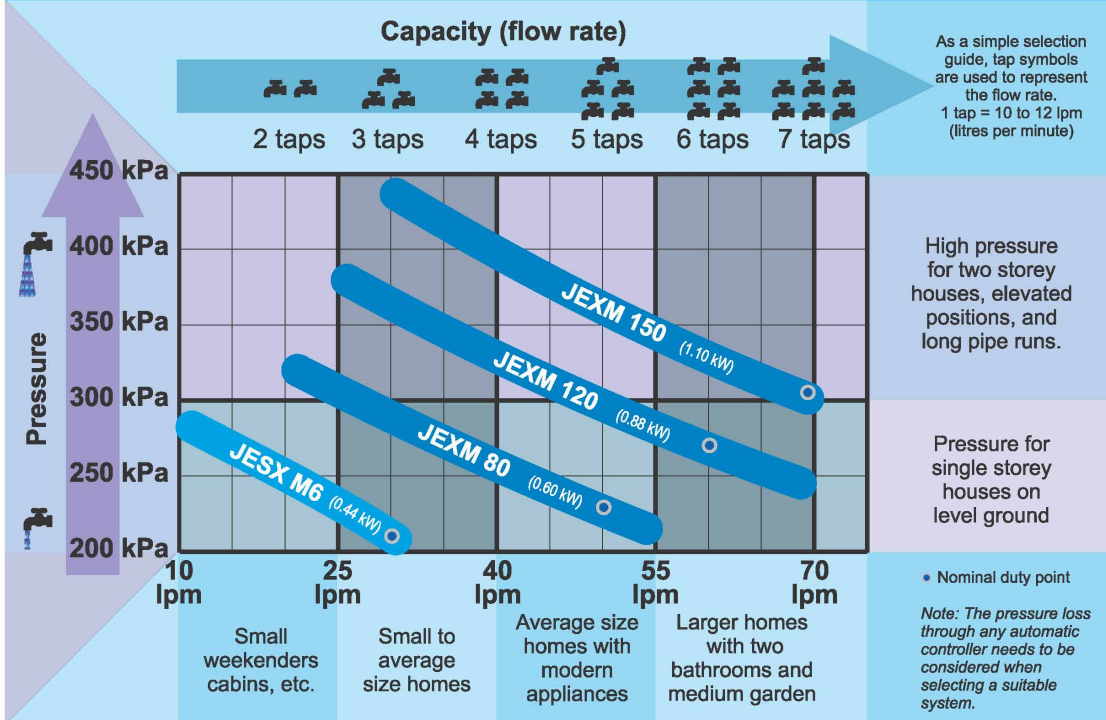

JESX & JEX Stainless steel jet pumps

Specifications subject to change without notice

Dealer

EBARA PUMPS AUSTRALIA PTY. LTD.
7 Holloway Drive
Bayswater, Vic. 3153
Ph: 03 9761 3033 Fax: 03 9761 3044

www.ebara.com.au