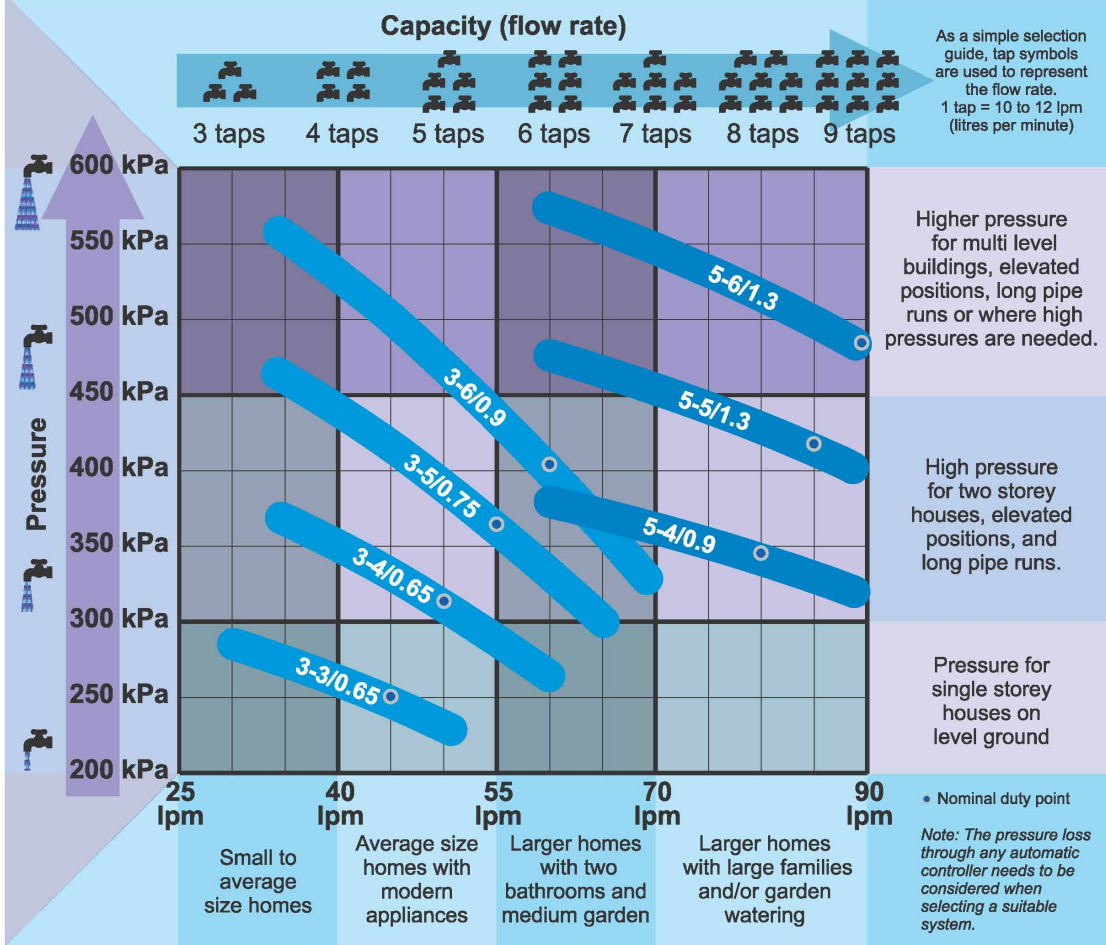

Pressure Switch & Tanks

- Traditional systems with pressure switch, pressure gauge and chrome plated 5 way tee.
- Steel tanks with stainless steel pipe connection.

MATRIX Stainless steel multistage pumps